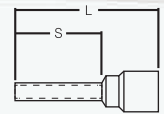

Terminal ilhós (pino tubular) simples isolado Punteras tubulares simples aisladas Insulated ferrules

Material: Cobre, estanhado eletroliticamente.

- Isolamento de NYLON com retardamento de chama.
- Temperatura de trabalho: -55°C +105°C.
- Tensão acima de 1000 volts.

- Insulation of NYLON with flame retardancy.
- Working temperature: -55°C +105°C.
- Voltage above 1000 volts.

Bitola Sección Wire Size mm ²	Código Crimper	Norma Standard	S		Código Crimper	Norma Din	L	
			mm	mm			mm	mm
0,25	CT3602	violeta	6,0	10,0				
	CT3602-L		8,0	12,0				
0,34	CT3603	turqueza	6,0	12,0				
	CT3604-L		10,0	16,0				
0,5	CT3604	branco	8,0	14,0	CT3804	branco	8,0	14,0
	CT3605-L		10,0	16,0	CT3804-L		10,0	16,0
0,75	CT3605	azul	8,0	14,0	CT3805	cinza	8,0	14,0
	CT3605-L		10,0	16,0	CT3805-L		10,0	16,0
1	CT3606	vermelho	8,0	14,0	CT3806	vermelho	8,0	14,0
	CT3606-L		10,0	16,0	CT3806-L		10,0	16,0
1,5	CT3607	preto	10,0	16,0	CT3807	preto	8,0	14,0
	CT3607-L		12,0	18,0	CT3807-L		12,0	18,0
2,5	CT3608	cinza	10,0	16,0	CT3808	azul	8,0	14,0
	CT3608-L		12,0	18,0	CT3808-L		12,0	18,0
4	CT3609	laranja	12,0	20,0	CT3809	cinza	10,0	17,0
	CT3609-L		18,0	26,0	CT3809-L		18,0	26,0
6	CT3610	verde	12,0	20,0	CT3810	amarelo	12,0	20,0
	CT3610-L		18,0	26,0	CT3810-L		18,0	26,0
10	CT3611	vermelho	18,0	28,0	CT3811	vermelho	12,0	22,0
	CT3611-L		22,0	31,0	CT3811-L		22,0	31,0
16	CT3612	azul	18,0	28,0	CT3812	azul	12,0	24,0
	CT3612-L		22,0	32,0	CT3812-L		22,0	32,0
25	CT3613	amarelo	18,0	28,0	CT3813	amarelo	16,0	29,0
	CT3613-L		22,0	35,0	CT3813-L		22,0	35,0
35	CT3614	vermelho	18,0	32,0	CT3814	vermelho	16,0	30,0
	CT3614-L		25,0	39,0	CT3814-L		25,0	39,0
50	CT3615	azul	25,0	40,0	CT3815	azul	20,0	36,0
70	CT3616	amarelo	21,0	37,0	CT3816	amarelo	21,0	37,0
95	CT3617	vermelho	25,0	44,0	CT3817	vermelho	25,0	44,0
120	CT3618	azul	27,0	48,0	CT3818	azul	27,0	48,0
150	CT3619	amarelo	32,0	58,0	CT3819	amarelo	32,0	58,0